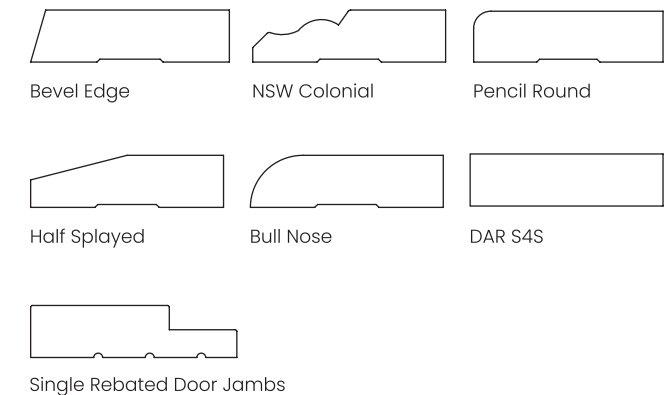

Single Rebated Jamb

Size	Rebate	Pack Size
90x30	38x12	72/5.2
110x30	38x12	60/5.2
116x30	38x12	60/5.2
119x30	38x12	60/5.2
125x30	38x12	50/5.2
138x30	38x12	50/5.2
165x310	38x12	45/5.2
185x30	38x12	45/5.2
235x30	38x12	40/5.2
285x30	38x12	20/5.2

Why MAXTRIM?

- NEW ZEALAND Pine Cores
- 100% Knot-free clear grade
- Three coats
- Lab tested water-resistant reveal coating
- Custom profiles available
- The beset Value-for-Money moulding products in NSW.

Water-Resistant Window Reveal E4E

Size	Pack Size
90x18	128/5.6
100x18	96/5.6
110x18	96/5.6
116x18	96/5.6
127x18	80/5.6
138x18	80/5.6
165x18	64/5.6
185x18	64/5.6

Profile

"Single genuinely owned factory manufactured for consistant quality..."